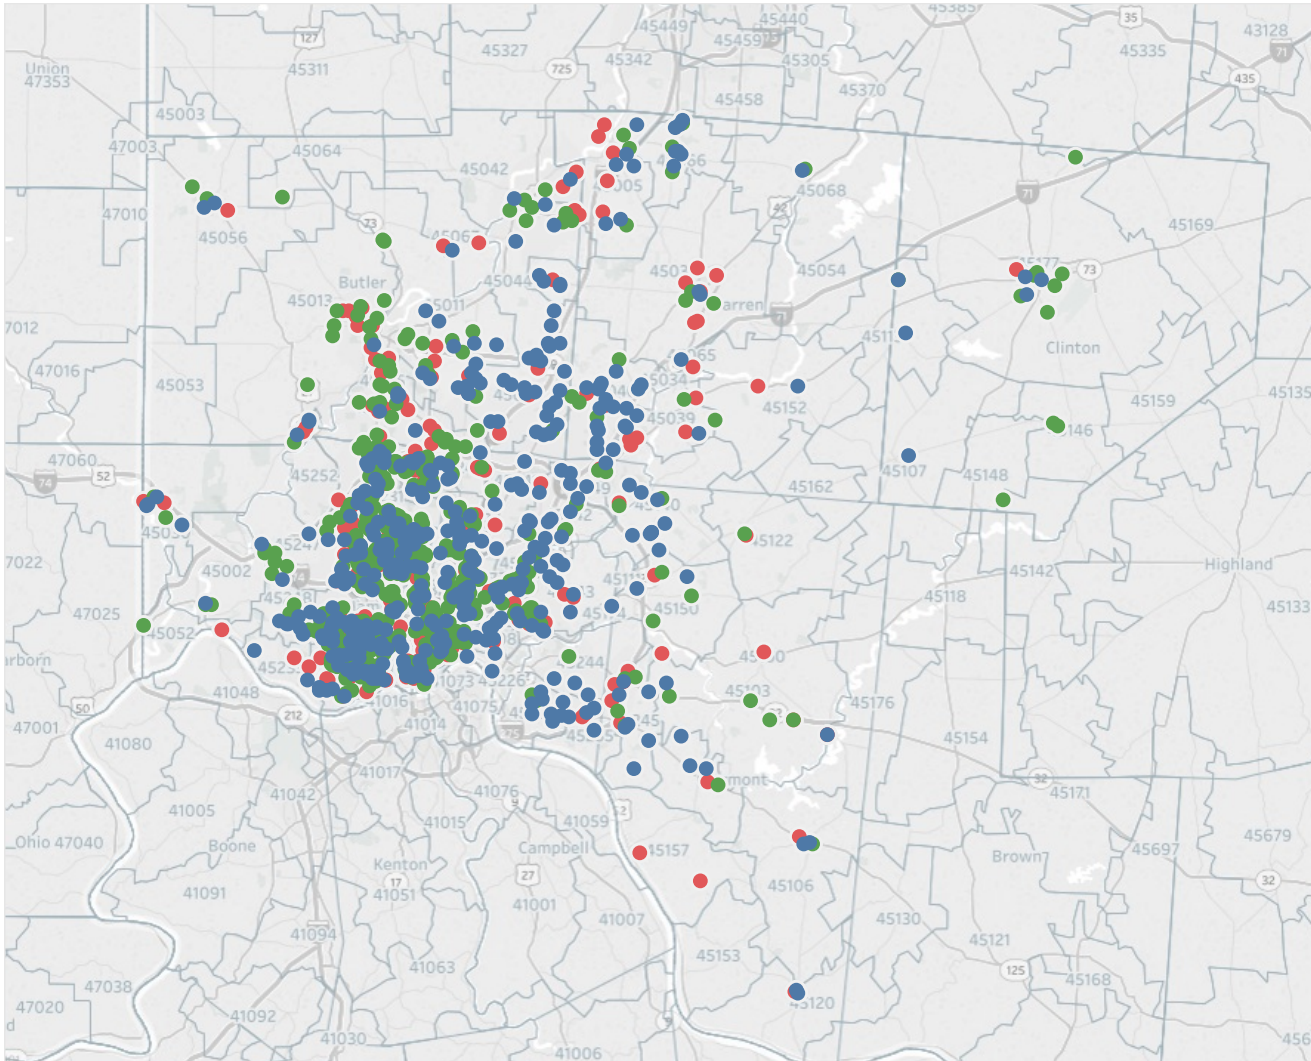

Quality Rating
All

County
All

Zip
All

Type of Care
All

Accepts State Assistance
All

ODJFS Licensed Child Care Programs

Filters: Type of Care: Center, School Age Program, Type A and 1 more | Zip Codes: 45001, 45002, 45004 and 87 more | Quality Rating: Unrated, Rated, Highly Rated | County: Butler, Clermont, Clinton and 2 more | State Assistance: False & True

Star Rating	Type of Care	Programs	Children Using State Assistance
Unrated	Center	240	2,476
	School Age Program	56	403
	Type A	12	156
	Type B	136	801
One star	Center	128	5,518
	School Age Program	31	539
	Type A	40	789
Two star	Center	17	1,609
	School Age Program	5	194
	Type A	1	16
Three star	Center	10	113
	School Age Program	37	2,180
	Type A	6	37
Four star	Center	13	188
	School Age Program	30	236
	Type A	3	21
Five star	Center	3	39
	School Age Program	6	78
	Type A	78	3,011
Grand Total	Center	3	21
	School Age Program	12	101
	Type A	1,247	23,168