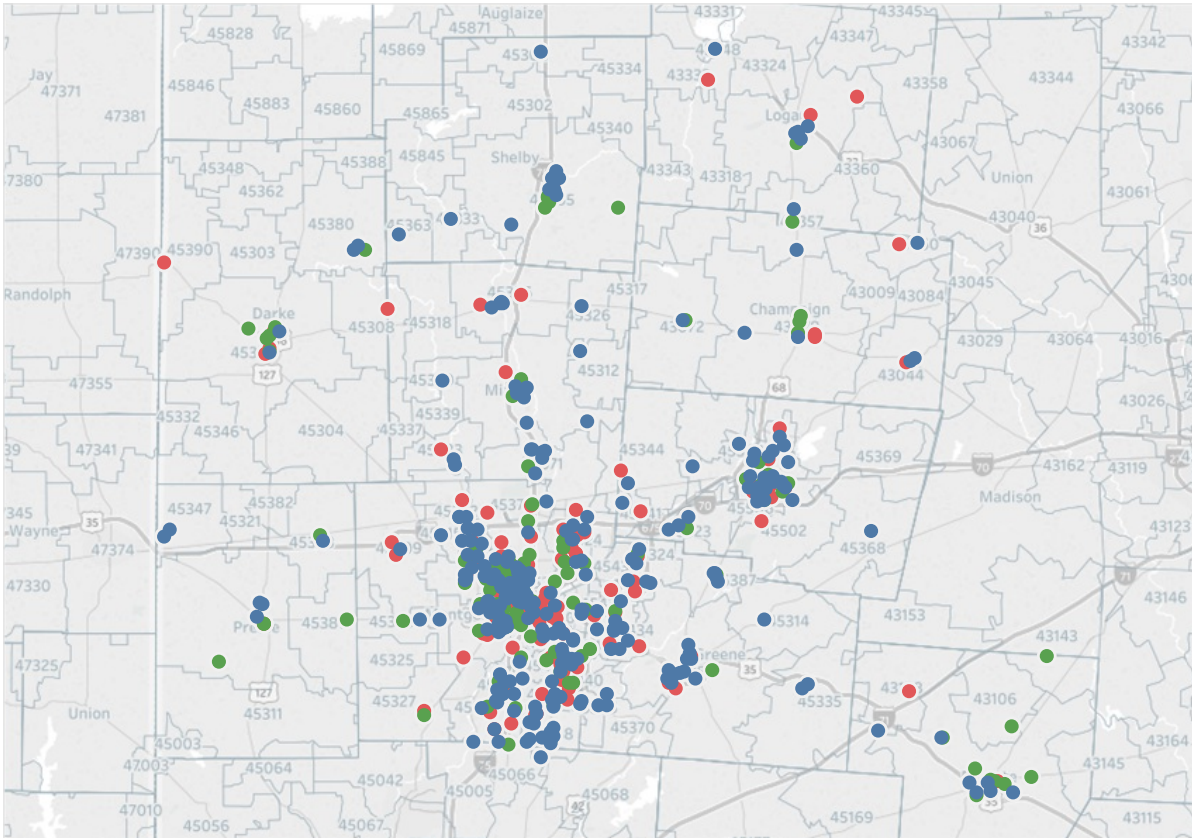

Quality Rating
All

County
All

Zip
All

Type of Care
All

Accepts State Assistance
All

ODJFS Licensed Child Care Programs

Filters: Type of Care: Center, School Age Program, Type A and 1 more | Zip Codes: All | Quality Rating: All | County: All | Vouchers:

Star Rating	Type of Care	Programs	Children Using State Assistance
Unrated	Center	161	2,330
	School Age Program	34	182
	Type A	6	70
	Type B	79	495
One star	Center	41	1,679
	School Age Program	5	70
	Type A	6	89
Two star	Center	41	342
	School Age Program	21	901
	Type B	1	26
Three star	Center	9	96
	School Age Program	21	1,036
	Type A	3	36
Four star	Center	4	55
	School Age Program	13	997
Five star	Center	1	91
	Type A	74	2,361
	Type B	3	35
Grand Total		530	10,916