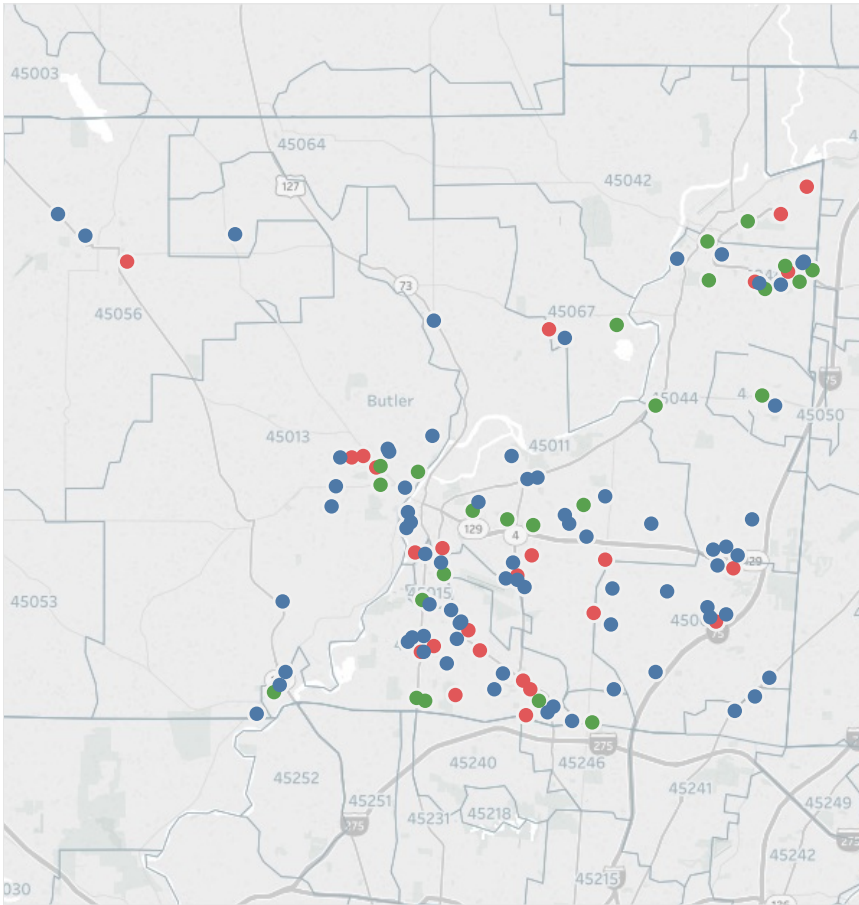

Quality Rating  
All

County  
Butler

Zip  
All

Type of Care  
All

Accepts Vouchers  
True

## ODJFS Licensed Child Care Programs

Filters: Type of Care: All | Zip Codes: All | Quality Rating: All | County: Butler |  
Vouchers: True

Star Rating	Type of Care	Programs	Capacity	Children on Vouch..
Unrated	Center	34	3,596	940
	School Age ..	17	780	64
	Type B	23	138	124
One star	Center	7	879	355
	Type A	1	12	8
	Type B	11	66	77
Two star	Center	5	404	206
Three star	Center	7	1,021	481
	School Age ..	3	144	37
	Type B	1	6	7
Four star	Center	7	698	226
	School Age ..	1	60	15
	Type B	1	6	10
Five star	Center	5	480	137
	Type B	1	6	3
<b>Grand Total</b>		<b>124</b>	<b>8,296</b>	<b>2,690</b>